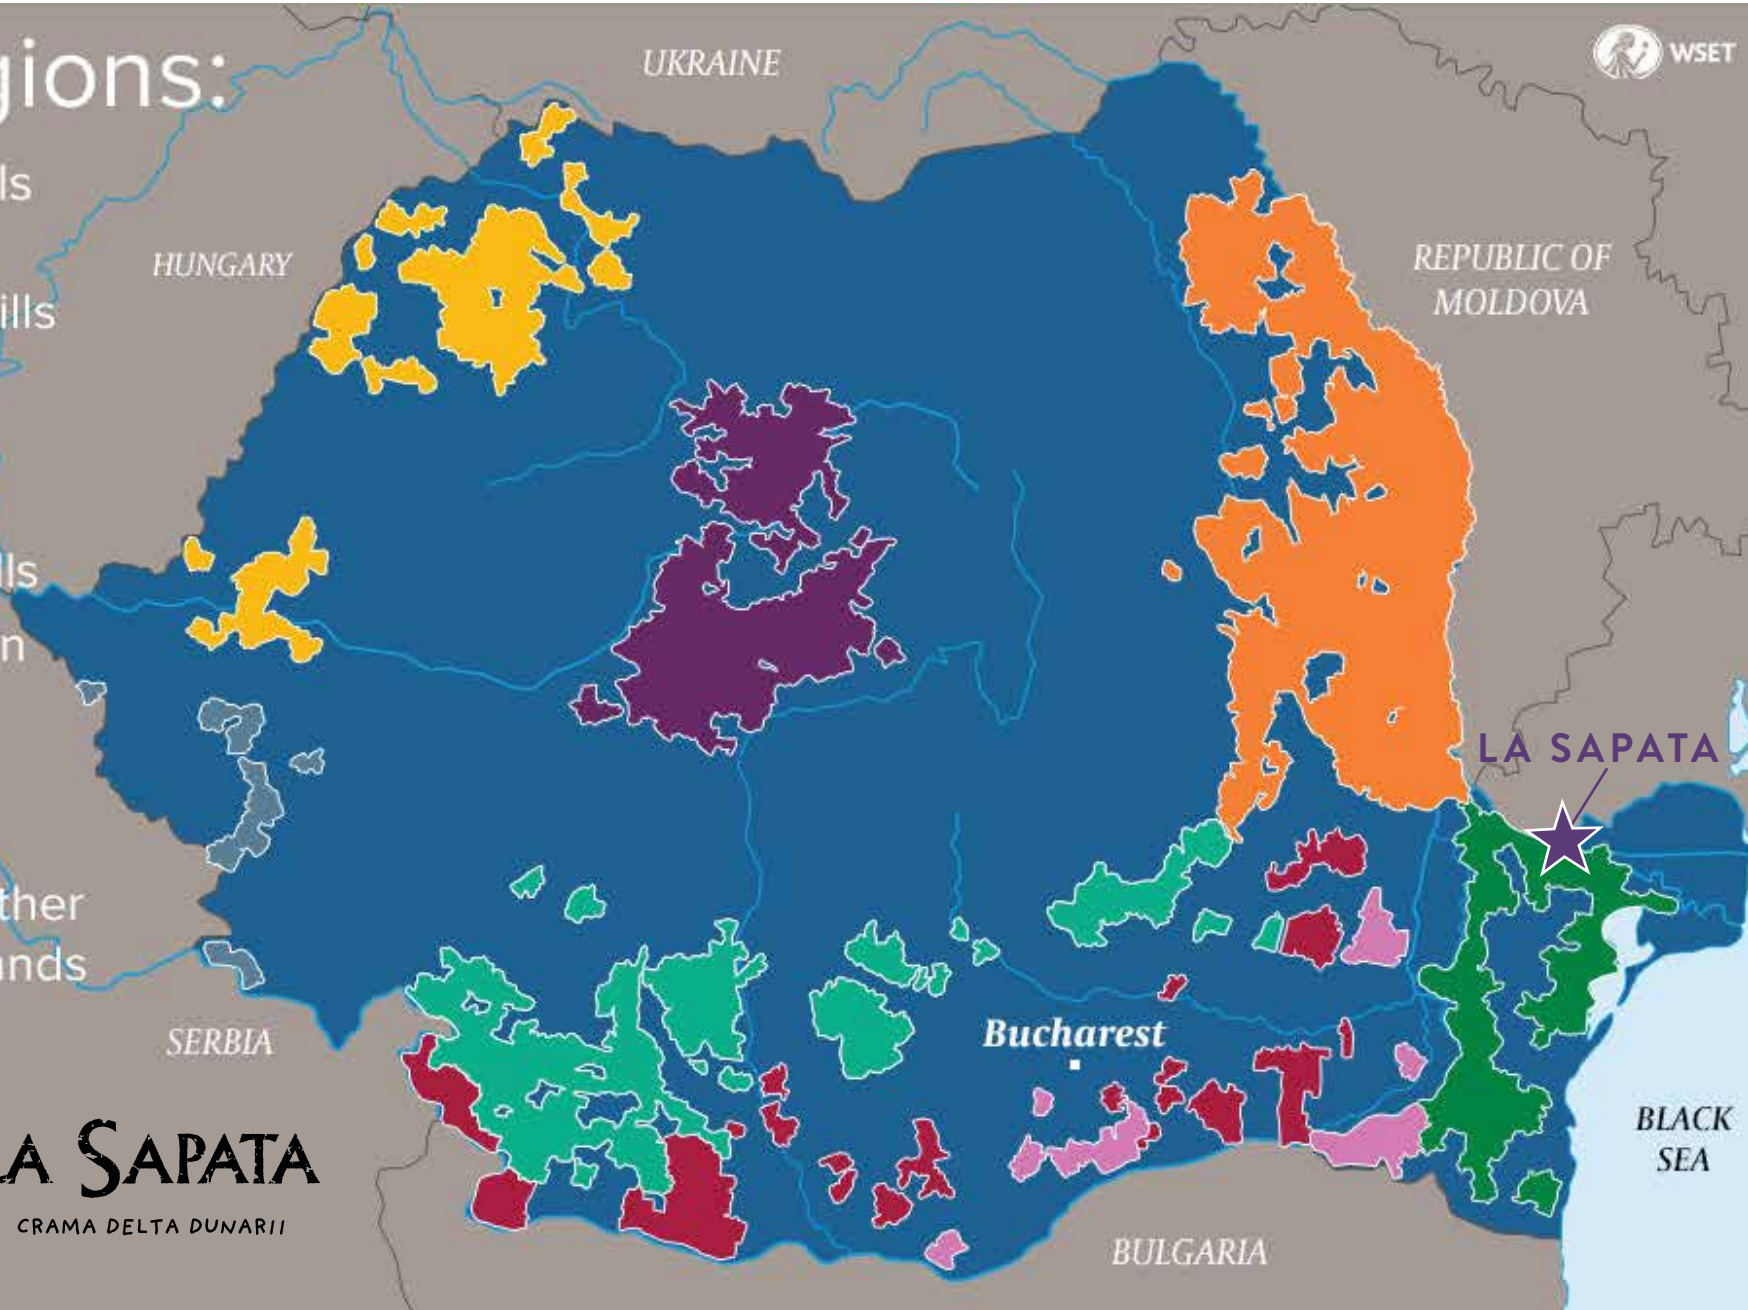

WINE MAP OF ROMANIA

Key regions:

- Moldova Hills
- Banat
- Dobrogea Hills
- Crişana and Maramureş
- Oltenia and Muntenia Hills
- Transylvanian Plateau
- Danube Terraces
- Sands and other favourable lands in the South

LA SAPATA
CRAMA DELTA DUNARII

www.regalwine.com

@regal_wine

@regalwineimports

Regal Wine Imports